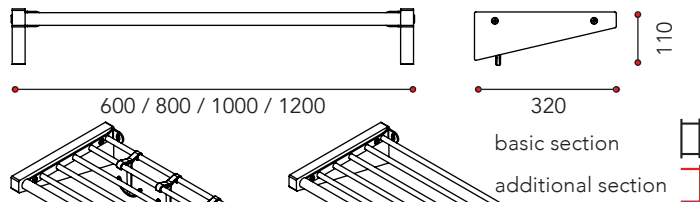

Wall rack of the Lobby series, several lengths available

LobbyWall and LobbyWall Boot

LobbyWall is part of the Lobby series. All of the Lobby products are compatible. LobbyWall is available in several lengths, so you can create an entity that suits your needs. You can pair LobbyWall with a wall-mounted LobbyWallBoot.

Width

- 600 - 3 hooks
- 800 - 5 hooks
- 1000 - 6 hooks
- 1200 - 7 hooks

Accessories

- 2 storage boxes, 3 hangers
- 2 storage boxes, 6 hangers
- 3 storage boxes, 6 hangers
- 4 storage boxes, 9 hangers

More details in colour table