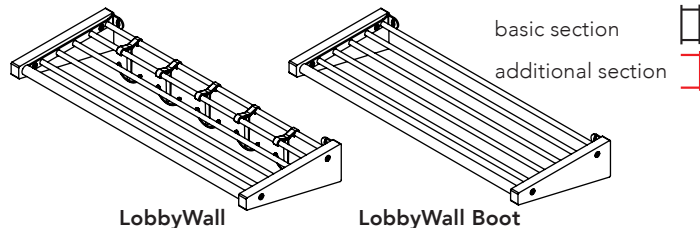

Wall rack of the Lobby series, several lengths available

LobbyWall and LobbyWall Boot

LobbyWall is part of the Lobby series. All of the Lobby products are compatible. LobbyWall is available in several lengths, so you can create an entity that suits your needs. You can pair LobbyWall with a wall-mounted LobbyWallBoot.

Width

- 600 - 3 hooks
- 800 - 5 hooks
- 1000 - 6 hooks
- 1200 - 7 hooks

Accessories

- 2 storage boxes, 3 hangers
- 2 storage boxes, 6 hangers
- 3 storage boxes, 6 hangers
- 4 storage boxes, 9 hangers

More details in colour table